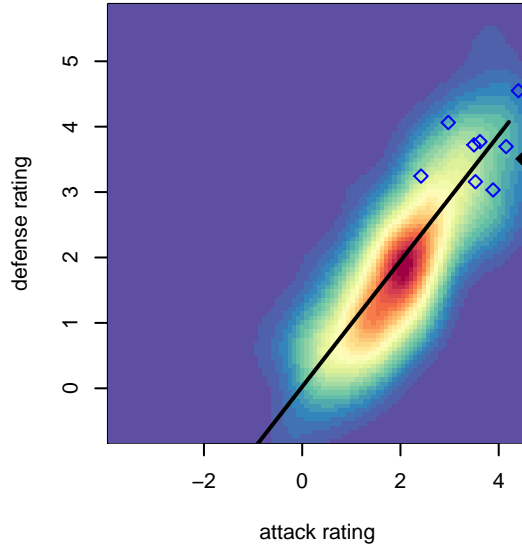

West Coast FC ECNL G00

, CAS
G00 total strength=1959
attack=92.6 defense=33.38

alt names used:
WEST COAST FC ECNL (CAS)
WEST COAST FC ECNL (CAS)

Venues played:
2015 Surf Cup Surf Super Cup U15
2015 Surf College Showcase Seaside Showca:

**attack and defense variance (black dot)
relative to other teams
and top 10 in region**

**attack and defense rating
relative to others at age
and all opponents in last 13 months**

**attack and defense rating
relative to others at age
and all opponents in last 13 months**

Performance relative to 13 month average

Performance relative to 13 month average

Distribution of opponents
 Red = Lose zone, Blue = Win zone, Green = Even
 Black line separates win/lose zones

lot. A=Neither has attack advantage, B=Opponent has both attack and defense advantage, C=Opponent has both attack and defense disadvantage, D=Both have