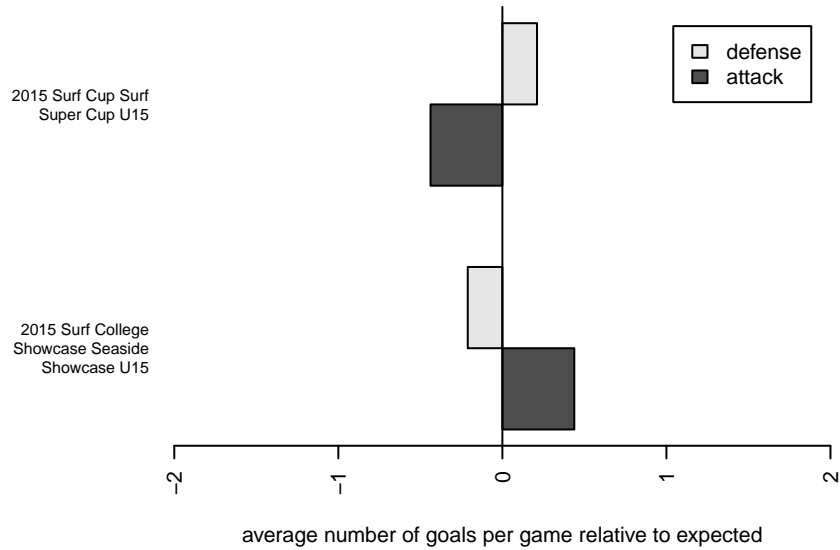

West Coast FC ECNL G00

, CAS
G00 total strength=1959
attack=92.6 defense=33.38

alt names used:
WEST COAST FC ECNL (CAS)
WEST COAST FC ECNL (CAS)

Venues played:
2015 Surf Cup Surf Super Cup U15
2015 Surf College Showcase Seaside Showca:

**attack and defense variance (black dot)
relative to other teams
and top 10 in region**

**attack and defense rating
relative to others at age
and all opponents in last 13 months**

**attack and defense rating
relative to others at age
and all opponents in last 13 months**

Performance relative to 13 month average

Performance relative to 13 month average

Distribution of opponents
 Red = Lose zone, Blue = Win zone, Green = Even
 Black line separates win/lose zones

lot. A=Neither has attack advantage, B=Opponent has both attack and defense advantage, C=Opponent has both attack and defense disadvantage, D=Both have