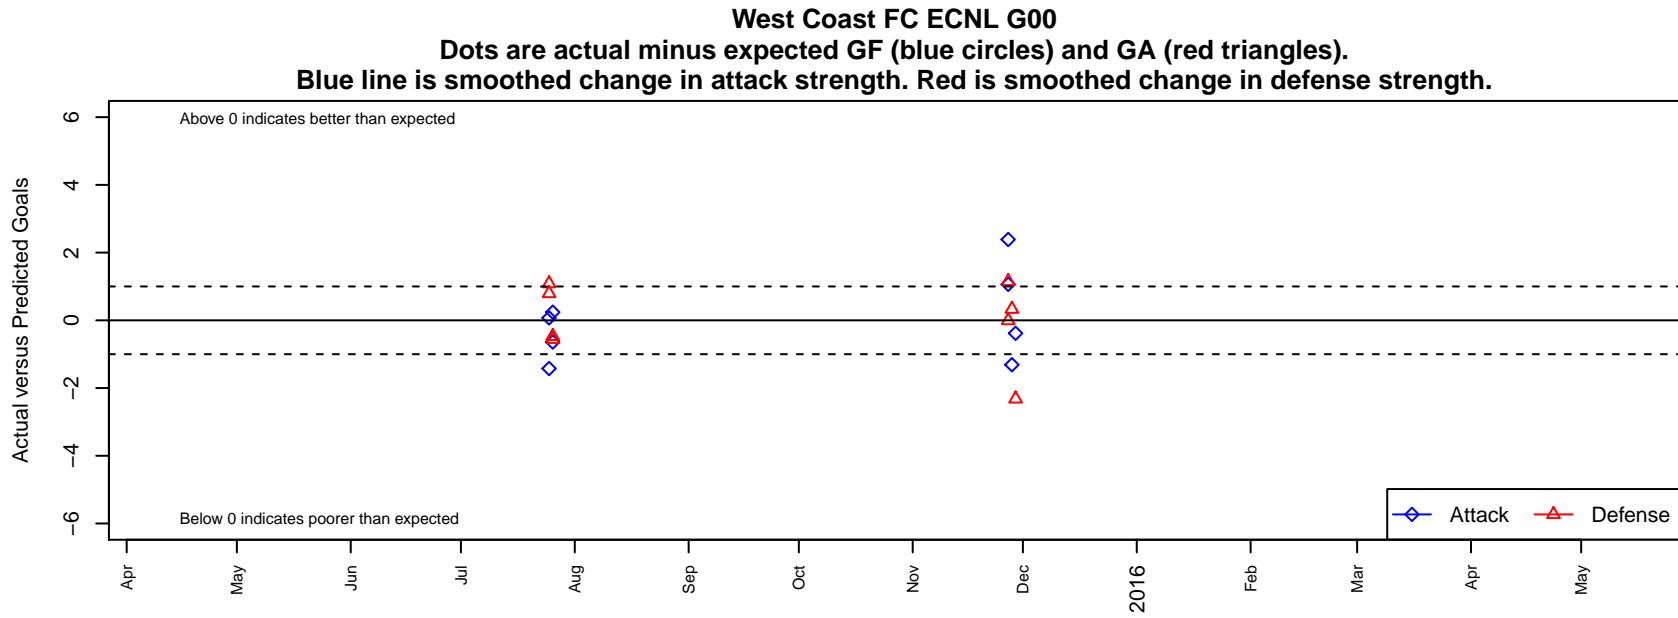

West Coast FC ECNL G00

, CAS
G00 total strength=1959
attack=92.6 defense=33.38

alt names used:
WEST COAST FC ECNL (CAS)
WEST COAST FC ECNL (CAS)

Venues played:
2015 Surf Cup Surf Super Cup U15
2015 Surf College Showcase Seaside Showca:

**attack and defense variance (black dot)
relative to other teams
and top 10 in region**

**attack and defense rating
relative to others at age
and all opponents in last 13 months**

**attack and defense rating
relative to others at age
and all opponents in last 13 months**

Performance relative to 13 month average

Performance relative to 13 month average

Distribution of opponents
 Red = Lose zone, Blue = Win zone, Green = Even
 Black line separates win/lose zones

lot. A=Neither has attack advantage, B=Opponent has both attack and defense advantage, C=Opponent has both attack and defense disadvantage, D=Both have