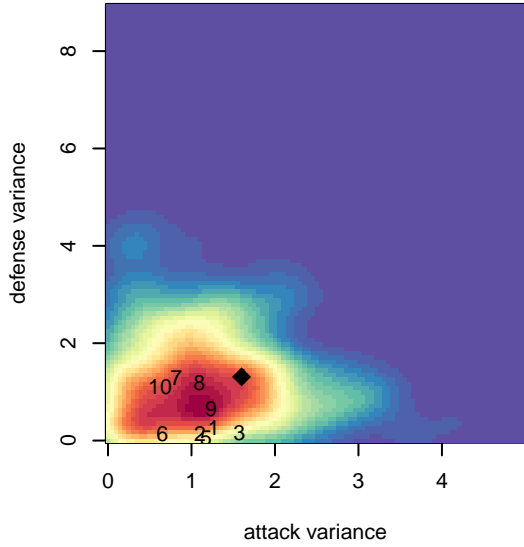

West Coast FC ECNL G00

, CAS
G00 total strength=1959
attack=92.6 defense=33.38

alt names used:
WEST COAST FC ECNL (CAS)
WEST COAST FC ECNL (CAS)

Venues played:
2015 Surf Cup Surf Super Cup U15
2015 Surf College Showcase Seaside Showca:

**attack and defense variance (black dot)
relative to other teams
and top 10 in region**

**attack and defense rating
relative to others at age
and all opponents in last 13 months**

**attack and defense rating
relative to others at age
and all opponents in last 13 months**

Performance relative to 13 month average

Performance relative to 13 month average

Distribution of opponents
 Red = Lose zone, Blue = Win zone, Green = Even
 Black line separates win/lose zones

lot. A=Neither has attack advantage, B=Opponent has both attack and defense advantage, C=Opponent has both attack and defense disadvantage, D=Both have