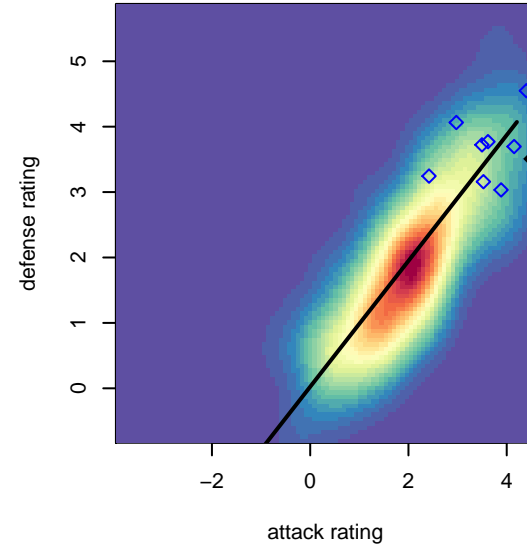

West Coast FC ECNL G00

, CAS
G00 total strength=1959
attack=92.6 defense=33.38

alt names used:
WEST COAST FC ECNL (CAS)
WEST COAST FC ECNL (CAS)

Venues played:
2015 Surf Cup Surf Super Cup U15
2015 Surf College Showcase Seaside Showca:

**attack and defense variance (black dot)
relative to other teams
and top 10 in region**

**attack and defense rating
relative to others at age
and all opponents in last 13 months**

**attack and defense rating
relative to others at age
and all opponents in last 13 months**

Performance relative to 13 month average

Performance relative to 13 month average

Distribution of opponents
 Red = Lose zone, Blue = Win zone, Green = Even
 Black line separates win/lose zones

lot. A=Neither has attack advantage, B=Opponent has both attack and defense advantage, C=Opponent has both attack and defense disadvantage, D=Both have